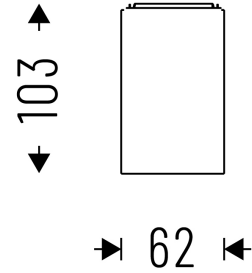

ARKEON 2.0 CLD Low Power

CODE		FLUX	SIZE	CERTIFICATIONS
46DR23CLDK4D	23W 4000K	2376lm	1128mm	   

Optic

Direct emission with CLD technology diffuser (collimated diffuser UGR<16).

Body

Aluminum with epoxy powder coating.