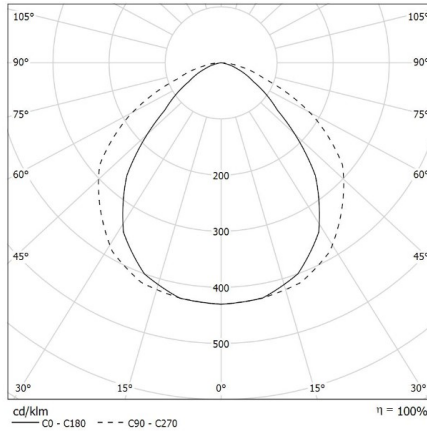

ARKEON 2.0 CLD Low Power

CODE		FLUX	SIZE	CERTIFICATIONS
46DR23CLDK4D	23W 4000K	2376lm	1128mm	   

Optic

Direct emission with CLD technology diffuser (collimated diffuser UGR<16).

Body

Aluminum with epoxy powder coating.